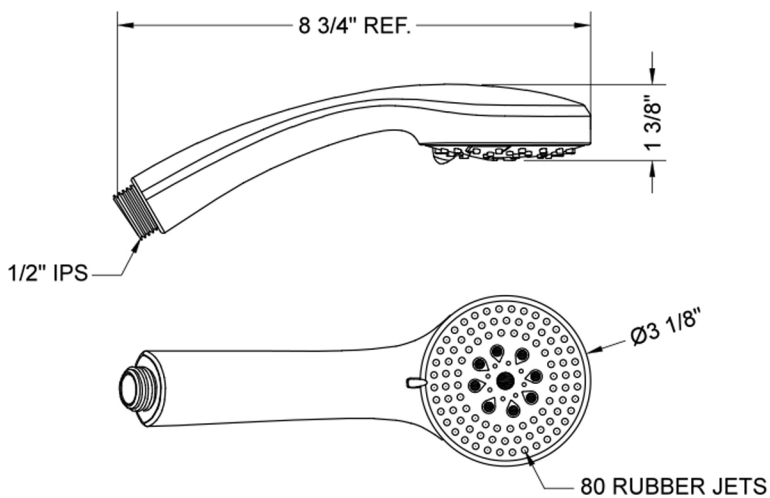

SHOWERALL® 4 Function Handshower with JX7® Technology

Model #: S463-

FEATURES:

- 4 function handshower with pause control to conserve water
- 3 1/8" Face
- 1/2" IPS male threads
- Pause control is not a positive shut-off
- 2.0 GPM-WaterSense approved
- Available flow rates: 2.5, 2.0, 1.75 & 1.5 GPM
- JX7® Technology

AVAILABLE FINISHES:

Polished Chrome (PCH) Satin Nickel (SN)

SPECIFICATION DRAWING:

SPRAY PATTERNS:

COMPLIANCES:

Complies with: ASME A112.18.1-2012/CSA B125.1-12