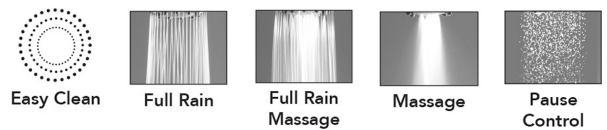

SHOWERALL® 4 Function Handshower with JX7® Technology

Model #: S463-

FEATURES:

- 4 function handshower with pause control to conserve water
- 3 1/8" Face
- 1/2" IPS male threads
- Pause control is not a positive shut-off
- 2.0 GPM-WaterSense approved
- Available flow rates: 2.5, 2.0, 1.75 & 1.5 GPM
- JX7® Technology

AVAILABLE FINISHES:

Polished Chrome (PCH) Satin Nickel (SN)

SPECIFICATION DRAWING:

SPRAY PATTERNS:

COMPLIANCES:

Complies with: ASME A112.18.1-2012/CSA B125.1-12