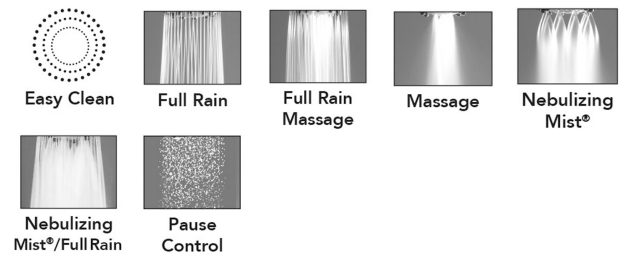

SHOWERALL® 6 Function Handshower with JX7® Technology

Model #: S465-

FEATURES:

- 4" face 6 function handshower with pause control to conserve water
- 1/2" IPS Male threads
- Pause control is not a positive shut-off
- 2.0 GPM—WaterSense approved
- Available flow rates: 2.5, 2.0, 1.75 & 1.5 GPM
- JX7® Technology

AVAILABLE FINISHES:

Polished Chrome (PCH) Satin Nickel (SN) Polished Nickel (PN)
Polished Brass (PB)

SPECIFICATION DRAWING:

SPRAY PATTERNS:

COMPLIANCES:

Complies with: ASME A112.18.1-2012/CSA B125.1-12