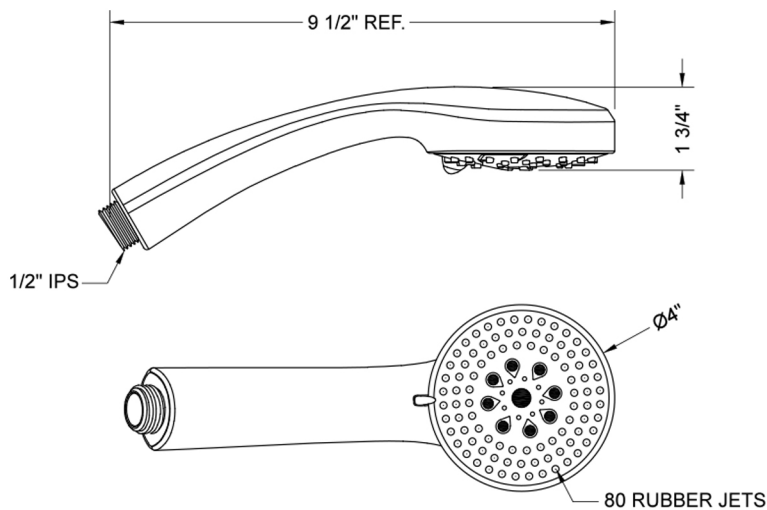

SHOWERALL® 6 Function Handshower with JX7® Technology

Model #: S465-

FEATURES:

- 4" face 6 function handshower with pause control to conserve water
- 1/2" IPS Male threads
- Pause control is not a positive shut-off
- 2.0 GPM—WaterSense approved
- Available flow rates: 2.5, 2.0, 1.75 & 1.5 GPM
- JX7® Technology

AVAILABLE FINISHES:

Polished Chrome (PCH) Satin Nickel (SN) Polished Nickel (PN)
Polished Brass (PB)

SPECIFICATION DRAWING:

SPRAY PATTERNS:

COMPLIANCES:

Complies with: ASME A112.18.1-2012/CSA B125.1-12