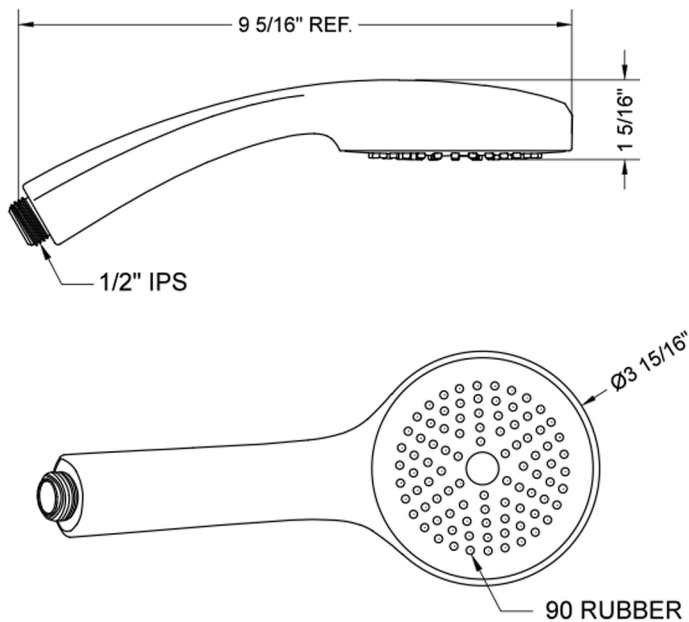

## FEATURES:

- Single function handshower with 4" face
- 1/2" IPS male threads
- 2.0 GPM—WaterSense approved
- Available flow rates: 2.5, 2.0, 1.75 & 1.5 GPM
- JX7® Technology

## SPECIFICATION DRAWING: