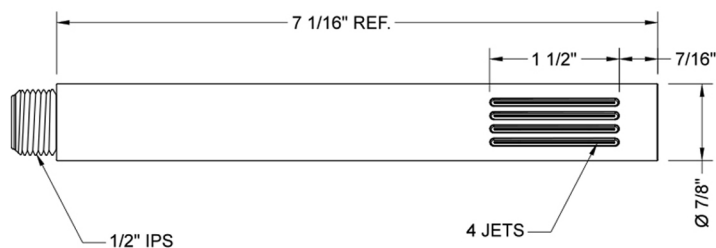

SPRAY PATTERNS:

COMPLIANCES:

Complies with: ASME A112.18.1-2012/CSA B125.1-12