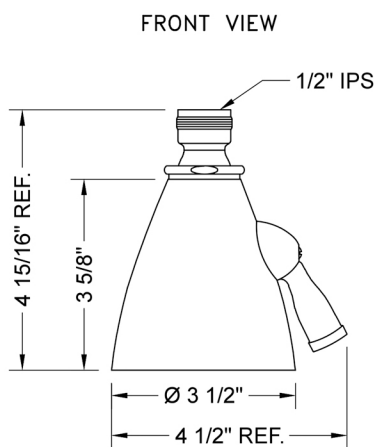

SPECIFICATION DRAWING:

SPRAY PATTERNS:

COMPLIANCES:

Complies with: ASME A112.18.1-2012/CSA B125.1-12