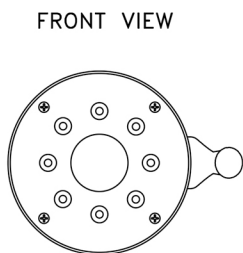

SPECIFICATION DRAWING: