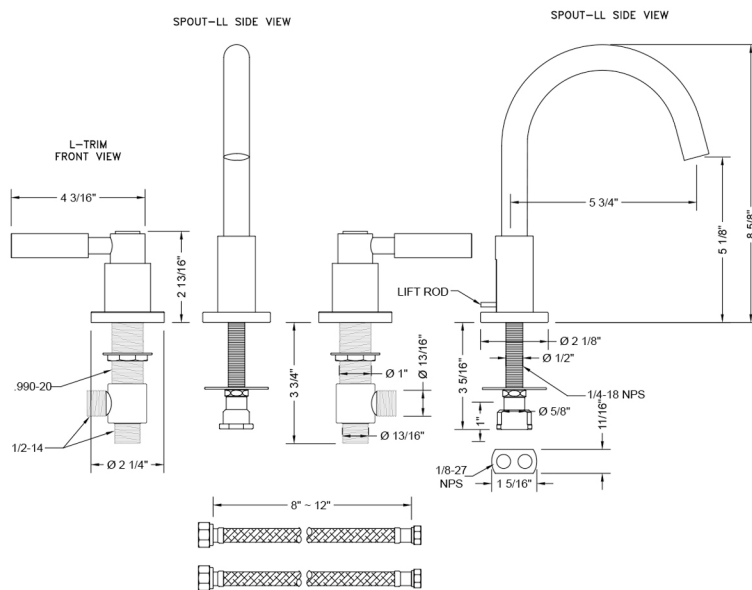

SPECIFICATION DRAWING: