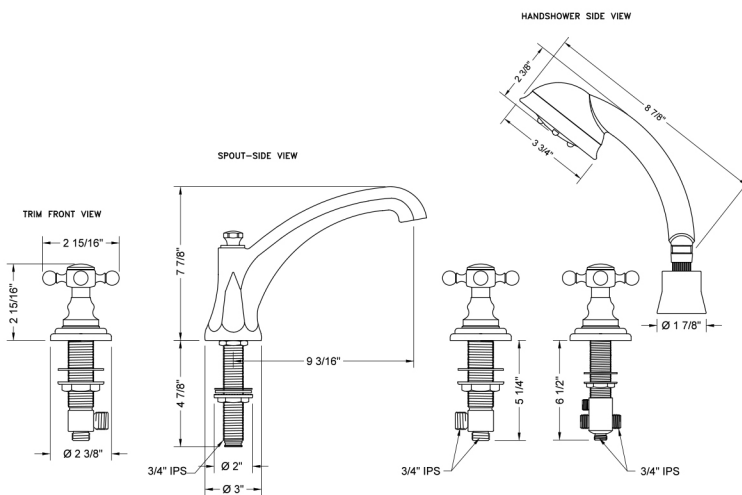

Westfield Roman Tub Set with High Spout and Cross Handles and Straight Handshower

Model #: 6972-T678-S-488-TRIM-

FEATURES:

- All brass roman deck mount tub set trim with straight handshower
- Any handshower can be used. For alternate handshower contact JACLO for the model #.
- Quick connect/disconnect spout
- Stationary Spout includes full flow aerator
- Includes:
 - S488 handshower
 - 3060-DS hose
 - 8030 straight handshower mount
 - 8019 deck mount sleeve
- Spout Hole Size: 1 1/8" - 1 3/4"
- Valve Hole Size: 1 1/4" - 1 3/8"
- Both standard metal & porcelain buttons are included for handles
- Requires J-6912-DIV-RGH rough in kit

SPECIFICATION DRAWING:

* SPEC SHOWN WITH ROUGH KIT
SOLD SEPARATELY

AVAILABLE HANDLES: