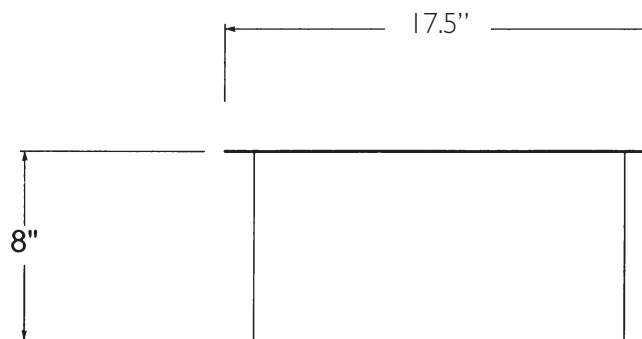

Includes wood cutting board

3 1/2" drain will fit most disposals.
Do not use plumber's putty.

Approx 8 lbs

TOP VIEW

SIDE VIEW

STONE
FOREST