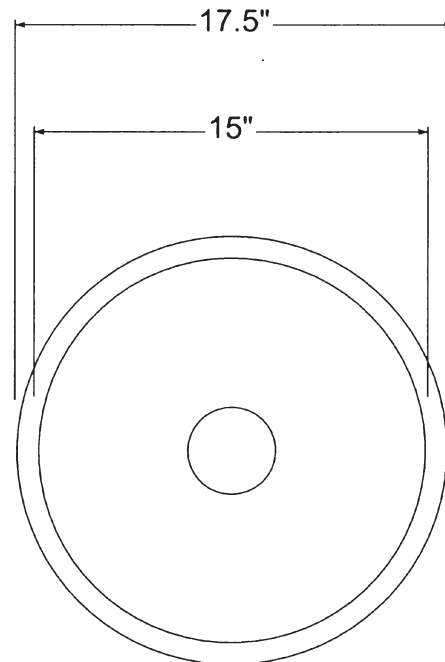

CP-14 COPPER VEGGIE SINK

© 2005 STONE FOREST, INC.

Available in 16 gauge copper with antique dark finish

Stone Forest copper sinks are hand patinated. Expect variations in finish.

Hammered interior sides with flat bottom

Includes wood cutting board

3 1/2" drain will fit most disposals.
Do not use plumber's putty.

Approx 8 lbs

TOP VIEW

SIDE VIEW

STONE
FOREST