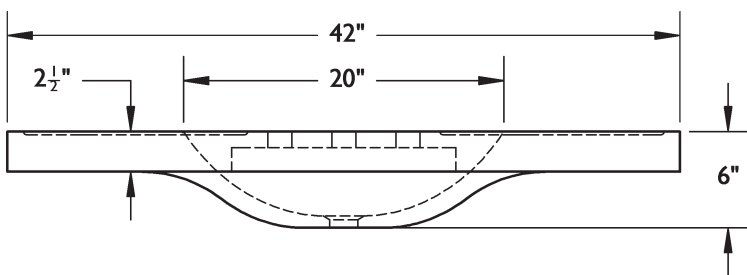

C92-42
RENAISSANCE CONSOLE TOP

©2012 STONE FOREST, INC.

TOP VIEW

FRONT VIEW

SIDE VIEW

- Carved from a single block of stone.
- Available in:
Carrara Marble (CA)
Calacatta Marble (CCT)
- All Honed.
- Approx thickness at drain is 1".
Required drain use 9054D Grid Drain.
Drains are 1.25" NPT.
This can be supplied by Stone Forest at
your request in select finishes.
- Drilled to accept most 8" c.c. lavatory
faucets.
- Made to fit brass console legs,
#LS41BLSFR
- Approx 350lbs.