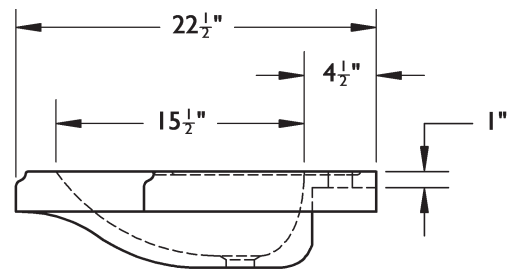

C92-42
RENAISSANCE CONSOLE TOP

©2012 STONE FOREST, INC.

TOP VIEW

FRONT VIEW

SIDE VIEW

- Carved from a single block of stone.
- Available in:
Carrara Marble (CA)
Calacatta Marble (CCT)
- All Honed.
- Approx thickness at drain is 1".
Required drain use 9054D Grid Drain.
Drains are 1.25" NPT.
This can be supplied by Stone Forest at
your request in select finishes.
- Drilled to accept most 8" c.c. lavatory
faucets.
- Made to fit brass console legs,
#LS41BLSFR
- Approx 350lbs.