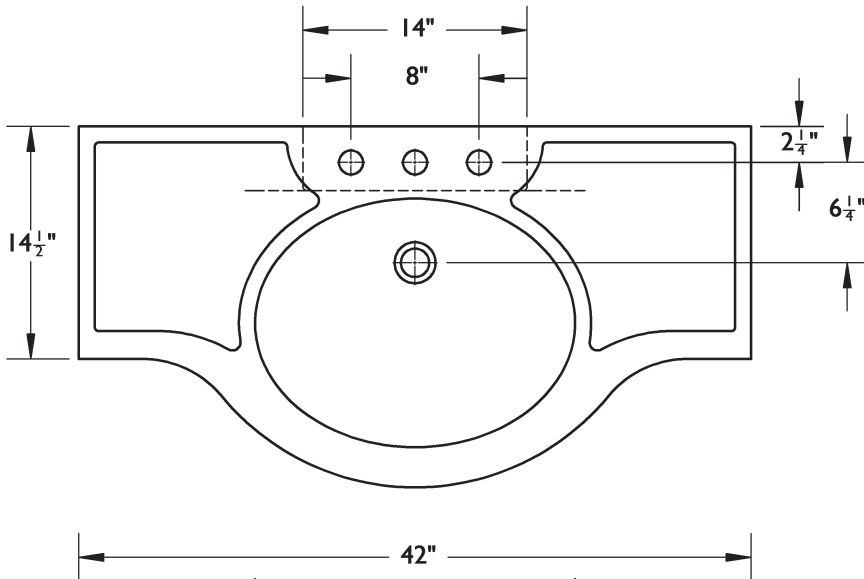

C92-42
RENAISSANCE CONSOLE TOP

©2012 STONE FOREST, INC.

TOP VIEW

FRONT VIEW

SIDE VIEW

- Carved from a single block of stone.
- Available in:
Carrara Marble (CA)
Calacatta Marble (CCT)
- All Honed.
- Approx thickness at drain is 1".
Required drain use 9054D Grid Drain.
Drains are 1.25" NPT.
This can be supplied by Stone Forest at
your request in select finishes.
- Drilled to accept most 8" c.c. lavatory
faucets.
- Made to fit brass console legs,
#LS41BLSFR
- Approx 350lbs.