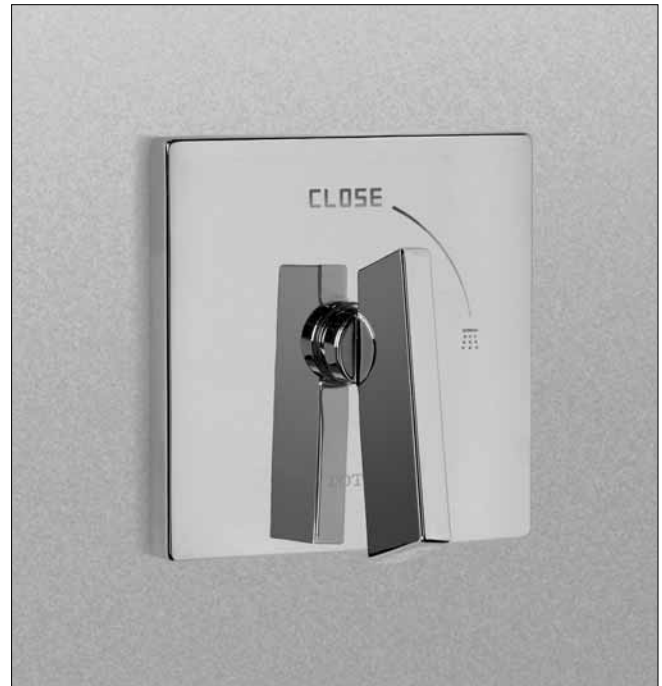

### FEATURES

---

- Lever handle
- For use with One-Way Volume Control Valve (TS2A)

### PRODUCT SPECIFICATION

---

Volume control trim shall have a lever handle. Product shall be TOTO Model TS624C2#\_\_\_\_ and required valve shall be TS2A sold separately.