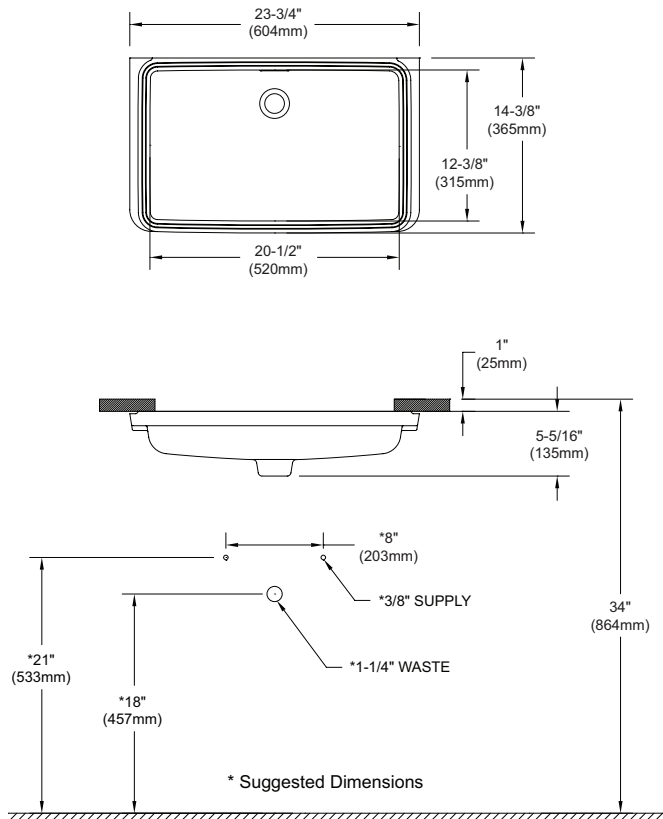

LT191(G)

Undercounter Lavatory

SPECIFICATIONS

- Waste 1-1/4" O.D.
- Size 23-3/4" W x 14-3/8" D
- Basin 20-1/2" W x 12-3/8" D
- Warranty One Year Limited Warranty
- Material Vitreous china
- Shipping Weight 24.8 lbs.
- Shipping Dimensions 24-5/8" W x 15-3/8" D x 7-1/2" H

INSTALLATION NOTES

Mounting Hardware

ADA Compliance Check