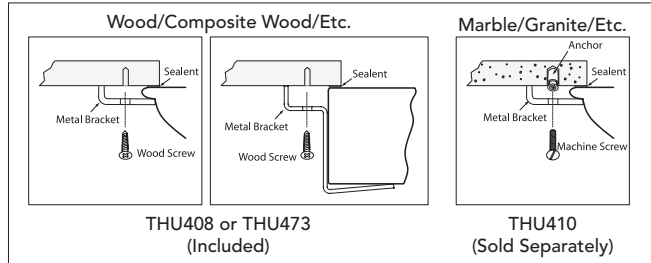

LT191(G)

Undercounter Lavatory

SPECIFICATIONS

- Waste 1-1/4" O.D.
- Size 23-3/4" W x 14-3/8" D
- Basin 20-1/2" W x 12-3/8" D
- Warranty One Year Limited Warranty
- Material Vitreous china
- Shipping Weight 24.8 lbs.
- Shipping Dimensions 24-5/8" W x 15-3/8" D x 7-1/2" H

INSTALLATION NOTES

Mounting Hardware

ADA Compliance Check