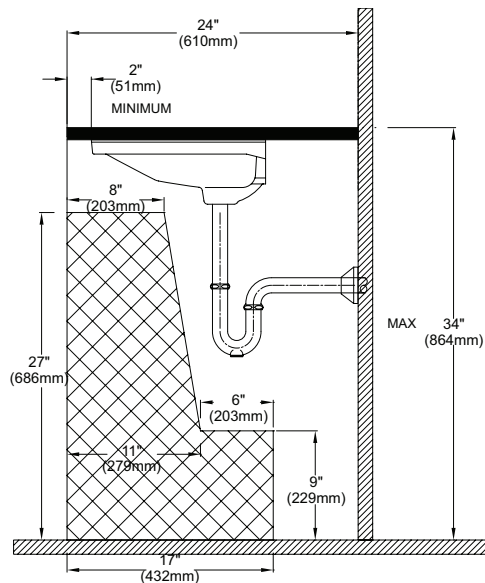

TOTO®

These dimensions and specifications are subject to change without notice