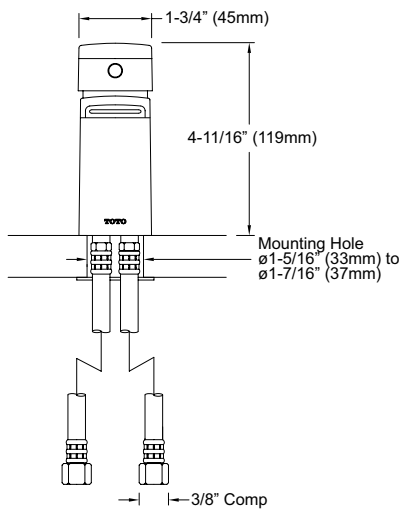

PRODUCT SPECIFICATION

The widespread lavatory faucet shall have a maximum flow rate of 1.5 gpm (5.7 lpm). Product shall have a lever handle. Product shall have a solid brass construction. Product shall have a ceramic mixing valve cartridge. Product shall accommodate 8"-16" spread. Product shall include metal pop-up waste assembly. Product shall be compliant with California AB1953, Vermont S.152 & Maryland HB. 372. Product shall be TOTO Model TL960SDLO#_____.

TL960SDLQ

Soirée® Single-handle Lavatory High-Efficiency Faucet, 1.5 gpm

SPECIFICATIONS

- Warranty Lifetime Limited Warranty (Residential Use)
One Year (Commercial Use)
- Material Brass
- Shipping Weight 6.0 lbs.
- Shipping Dimensions 20-1/2" L x 9-3/4" W x 3-1/2" H
- Maximum Flow Rate 1.5 gpm (5.7 lpm)

TOTO

These dimensions and specifications are subject to change without notice