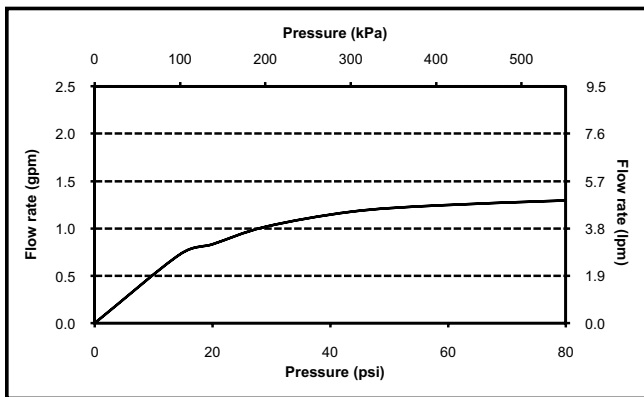

Soirée® Single-handle Lavatory High-Efficiency Faucet, 1.5 gpm

FEATURES

- WaterSense certified low-flow 1.5 gpm faucet
- Lever handle
- Solid brass construction
- Ceramic disk mixing cartridge
- Accommodates 8"-16" spread
- Metal pop-up waste assembly

PRODUCT SPECIFICATION

The widespread lavatory faucet shall have a maximum flow rate of 1.5 gpm (5.7 lpm). Product shall have a lever handle. Product shall have a solid brass construction. Product shall have a ceramic mixing valve cartridge. Product shall accommodate 8"-16" spread. Product shall include metal pop-up waste assembly. Product shall be compliant with California AB1953, Vermont S.152 & Maryland HB. 372. Product shall be TOTO Model TL960SDLO#_____.

TL960SDLQ

Soirée® Single-handle Lavatory High-Efficiency Faucet, 1.5 gpm

SPECIFICATIONS

- Warranty Lifetime Limited Warranty (Residential Use)
One Year (Commercial Use)
- Material Brass
- Shipping Weight 6.0 lbs.
- Shipping Dimensions 20-1/2" L x 9-3/4" W x 3-1/2" H
- Maximum Flow Rate 1.5 gpm (5.7 lpm)