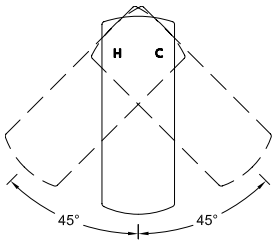

PRODUCT SPECIFICATION

The widespread lavatory faucet shall have a maximum flow rate of 1.5 gpm (5.7 lpm). Product shall have a lever handle. Product shall have a solid brass construction. Product shall have a ceramic mixing valve cartridge. Product shall accommodate 8"-16" spread. Product shall include metal pop-up waste assembly. Product shall be compliant with California AB1953, Vermont S.152 & Maryland HB. 372. Product shall be TOTO Model TL960SDLO#_____.

TL960SDLQ

Soirée® Single-handle Lavatory High-Efficiency Faucet, 1.5 gpm

SPECIFICATIONS

- Warranty Lifetime Limited Warranty (Residential Use)
One Year (Commercial Use)
- Material Brass
- Shipping Weight 6.0 lbs.
- Shipping Dimensions 20-1/2" L x 9-3/4" W x 3-1/2" H
- Maximum Flow Rate 1.5 gpm (5.7 lpm)