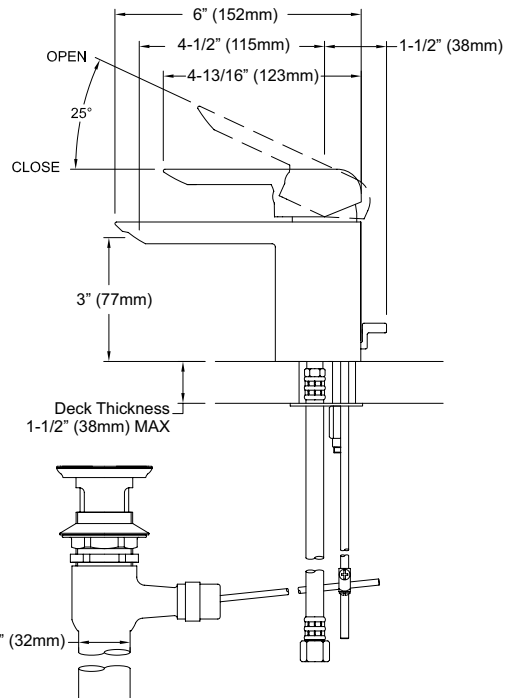

PRODUCT SPECIFICATION

The widespread lavatory faucet shall have a maximum flow rate of 1.5 gpm (5.7 lpm). Product shall have a lever handle. Product shall have a solid brass construction. Product shall have a ceramic mixing valve cartridge. Product shall accommodate 8"-16" spread. Product shall include metal pop-up waste assembly. Product shall be compliant with California AB1953, Vermont S.152 & Maryland HB. 372. Product shall be TOTO Model TL960SDLO#_____.

TL960SDLQ

Soirée® Single-handle Lavatory High-Efficiency Faucet, 1.5 gpm

SPECIFICATIONS

- Warranty Lifetime Limited Warranty (Residential Use)
One Year (Commercial Use)
- Material Brass
- Shipping Weight 6.0 lbs.
- Shipping Dimensions 20-1/2" L x 9-3/4" W x 3-1/2" H
- Maximum Flow Rate 1.5 gpm (5.7 lpm)

TOTO

These dimensions and specifications are subject to change without notice