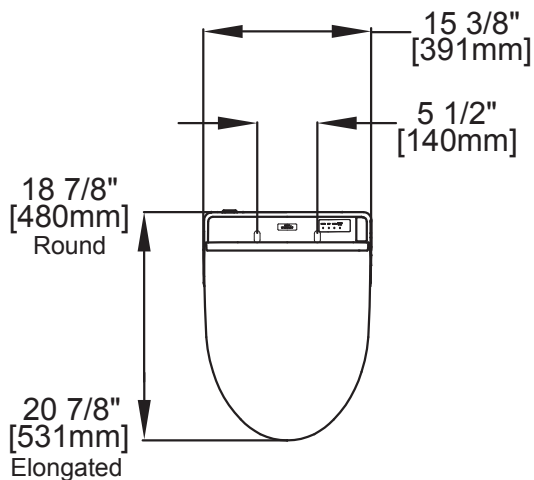

SW2043 & SW2044

Washlet® C200

SPECIFICATIONS

- **Power Rating:** AC 120V-60Hz, 406W
- **Power Cord:** Maximum length: 3.94 ft/120 cm, 3 prong grounded plug
- **Water Feature:** Adjustable Water Flow Rate:
  - Front washing - 9.8-14.5 oz/min
  - Rear washing - 9.1 -14.5 oz/min
  - Soft Rear - from 9.1 -14.5 oz/min
- **Washing Spray Temp:** Minimum: 86°F/30°C
  Maximum: 104°F/40°C
- **Safety Device:** Thermal fuse.
- **Drying Feature:** Air temperature:
  - High: about 140°F/60°C
  - Low: about 86°F/30°C
- **Dryer Air Capacity:** 9.53ft³/min
- **Seat Warming Feature:** Surface Temperature:
  - Minimum: 82°F/28°C
  - Maximum: 97°F/36°C
- **Safety Device:** Thermal fuse
- **Water Supply Pressure:** Minimum: 7.25 psi
  Maximum: 108.75 psi
- **Ambient Temperature:** Range: 32°F/0°C to 104°F/40°C
- **Warranty:** One Year Limited Warranty
- **Shipping dimensions:** C200 Elongated – 23 1/2" x 19" x 9"
  C200 Round – 21 1/2" x 19" x 9"
- **Shipping weight:** C200 Elongated – 16lbs
  C200 Round – 16lbs

Note: These numbers may change once the first samples arrive