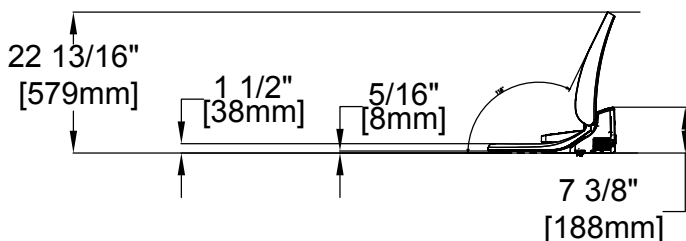

SW2043 & SW2044

Washlet® C200

SPECIFICATIONS

- **Power Rating:** AC 120V-60Hz, 406W
- **Power Cord:** Maximum length: 3.94 ft/120 cm, 3 prong grounded plug
- **Water Feature:** Adjustable Water Flow Rate:
  - Front washing - 9.8-14.5 oz/min
  - Rear washing - 9.1 -14.5 oz/min
  - Soft Rear - from 9.1 -14.5 oz/min
- **Washing Spray Temp:** Minimum: 86°F/30°C
  Maximum: 104°F/40°C
- **Safety Device:** Thermal fuse.
- **Drying Feature:** Air temperature:
  - High: about 140°F/60°C
  - Low: about 86°F/30°C
- **Dryer Air Capacity:** 9.53ft³/min
- **Seat Warming Feature:** Surface Temperature:
  - Minimum: 82°F/28°C
  - Maximum: 97°F/36°C
- **Safety Device:** Thermal fuse
- **Water Supply Pressure:** Minimum: 7.25 psi
  Maximum: 108.75 psi
- **Ambient Temperature:** Range: 32°F/0°C to 104°F/40°C
- **Warranty:** One Year Limited Warranty
- **Shipping dimensions:** C200 Elongated – 23 1/2" x 19" x 9"
  C200 Round – 21 1/2" x 19" x 9"
- **Shipping weight:** C200 Elongated – 16lbs
  C200 Round – 16lbs

Note: These numbers may change once the first samples arrive