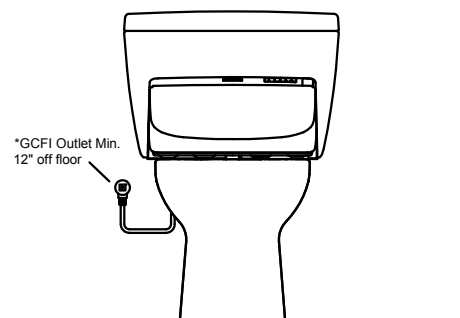

INSTALLATION NOTES

- For use with potable water only. Do not use with recycled water.
- Washlet C200 may not fit certain toilet bowl designs.
- If possible, with your order, please include your model number (from the underside of the tank lid).
- It is highly recommended to use a surge protector to prevent damage in the event of a power surge.