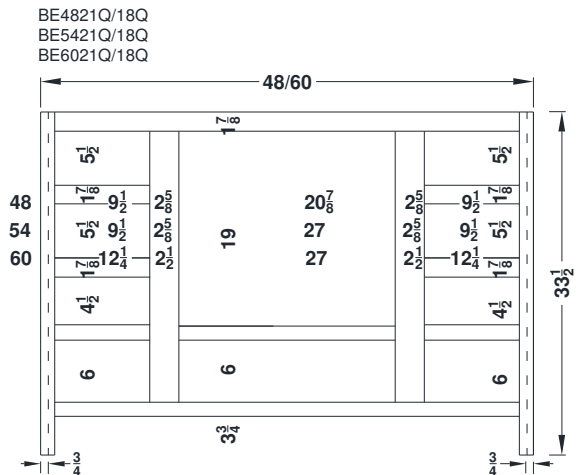

### Ashford, Gentry, Lambiere and Valencia

Face frames stiles are 1 1/2" and rails are 13/8" except where noted. Cabinet height is 33 1/2". All Dimensions are shown in inches rounded up or down to the nearest 1/8". Vanities are available in 18" depth.

## Ashford, Gentry, Lambiere and Valencia

Face frames stiles are 1 1/2" and rails are 13/8" except where noted. Cabinet height is 33 1/2". All Dimensions are shown in inches rounded up or down to the nearest 1/8".

## Ashford, Gentry, Lambiere and Valencia

Face frames stiles are 1 1/2" and rails are 1 3/8" except where noted. Cabinet height is 33 1/2". All Dimensions are shown in inches rounded up or down to the nearest 1/8".