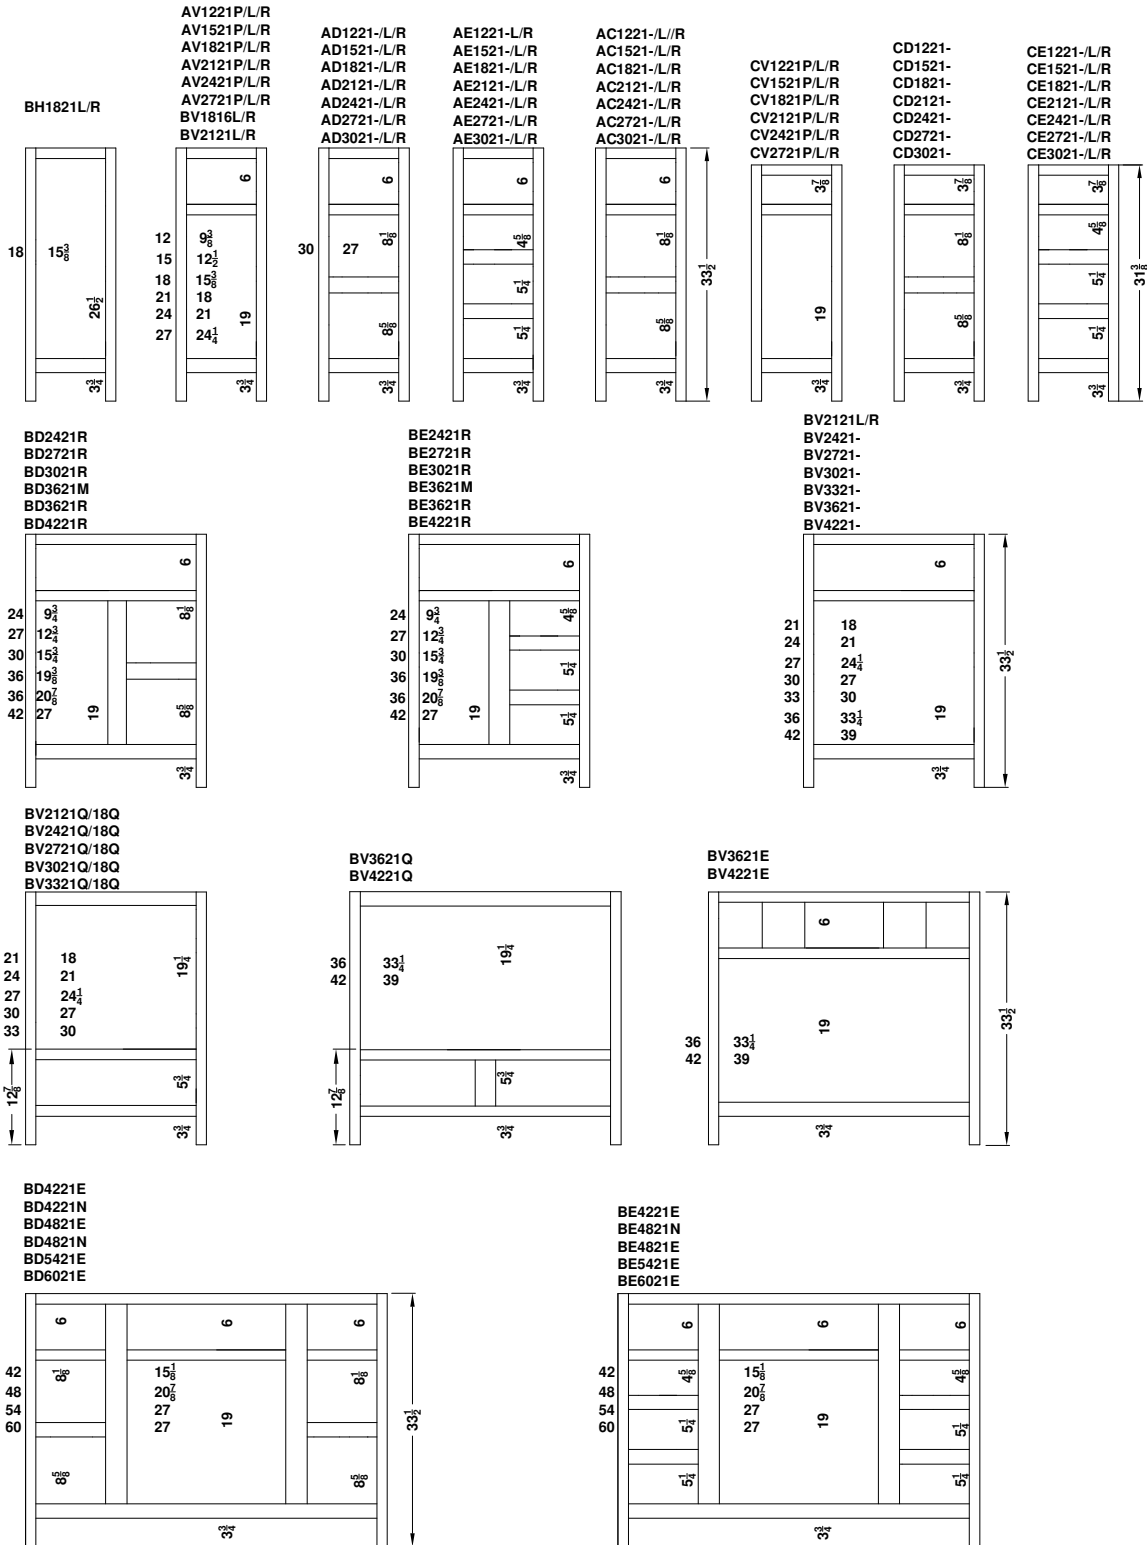

# Vanity and Base Cabinet Specifications

### Ashford, Gentry, Lambiere and Valencia

Face frames stiles are 1 1/2" and rails are 13/8" except where noted. Cabinet height is 33 1/2". All Dimensions are shown in inches rounded up or down to the nearest 1/8". Vanities are available in 18" depth.

## Ashford, Gentry, Lambiere and Valencia

Face frames stiles are 1 1/2" and rails are 13/8" except where noted. Cabinet height is 33 1/2". All Dimensions are shown in inches rounded up or down to the nearest 1/8".

Specifications on this page only apply 16" depth cabinets.

Model #	A	B	C	D	E			
BL1816D	14 3/8"	15 3/8"	15 3/8"	5 3/4"	4 7/8"			
BL2116D	14 3/8"	18"	18"	5 3/4"	4 7/8"			
BV2416Q	14 3/8"	21"	21"	5 3/4"	4 7/8"			
BV2716Q	14 3/8"	24 1/4"	24 1/4"	5 3/4"	4 7/8"			
BV3016Q	14 3/8"	27	27	5 3/4"	4 7/8"			