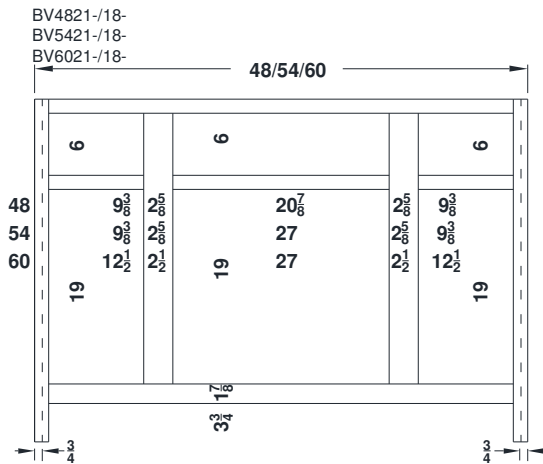

### Ashford, Gentry, Lambiere and Valencia

Face frames stiles are 1 1/2" and rails are 13/8" except where noted. Cabinet height is 33 1/2". All Dimensions are shown in inches rounded up or down to the nearest 1/8". Vanities are available in 18" depth.

## Ashford, Gentry, Lambiere and Valencia

Face frames stiles are 1 1/2" and rails are 13/8" except where noted. Cabinet height is 33 1/2". All Dimensions are shown in inches rounded up or down to the nearest 1/8".

## Ashford, Gentry, Lambiere and Valencia

Face frames stiles are 1 1/2" and rails are 1 3/8" except where noted. Cabinet height is 33 1/2". All Dimensions are shown in inches rounded up or down to the nearest 1/8".