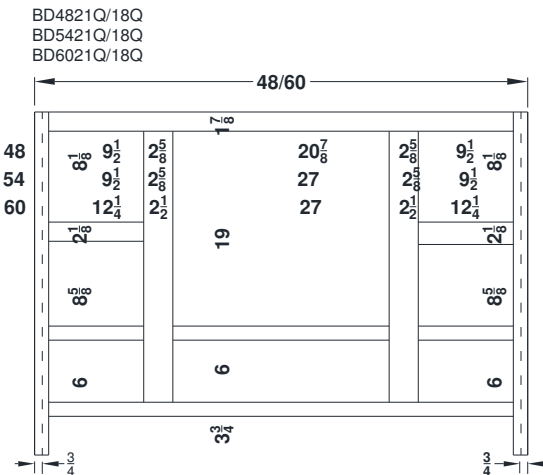

### Ashford, Gentry, Lambiere and Valencia

Face frames stiles are 1 1/2" and rails are 13/8" except where noted. Cabinet height is 33 1/2". All Dimensions are shown in inches rounded up or down to the nearest 1/8". Vanities are available in 18" depth.

## Ashford, Gentry, Lambiere and Valencia

Face frames stiles are 1 1/2" and rails are 13/8" except where noted. Cabinet height is 33 1/2". All Dimensions are shown in inches rounded up or down to the nearest 1/8".

## Ashford, Gentry, Lambiere and Valencia

Face frames stiles are 1 1/2" and rails are 1 3/8" except where noted. Cabinet height is 33 1/2". All Dimensions are shown in inches rounded up or down to the nearest 1/8".