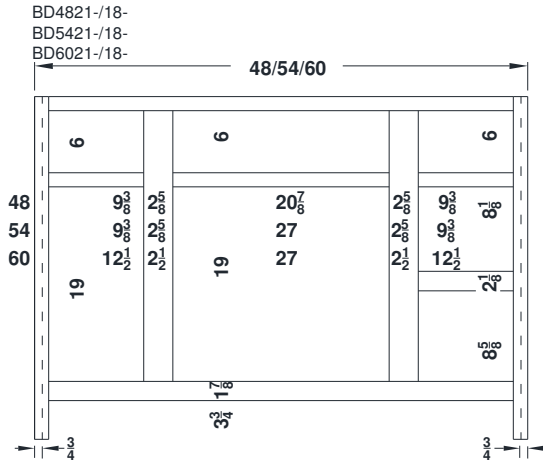

### Ashford, Gentry, Lambiere and Valencia

Face frames stiles are 1 1/2" and rails are 13/8" except where noted. Cabinet height is 33 1/2". All Dimensions are shown in inches rounded up or down to the nearest 1/8". Vanities are available in 18" depth.

## Ashford, Gentry, Lambiere and Valencia

Face frames stiles are 1 1/2" and rails are 13/8" except where noted. Cabinet height is 33 1/2". All Dimensions are shown in inches rounded up or down to the nearest 1/8".

## Ashford, Gentry, Lambiere and Valencia

Face frames stiles are 1 1/2" and rails are 1 3/8" except where noted. Cabinet height is 33 1/2". All Dimensions are shown in inches rounded up or down to the nearest 1/8".