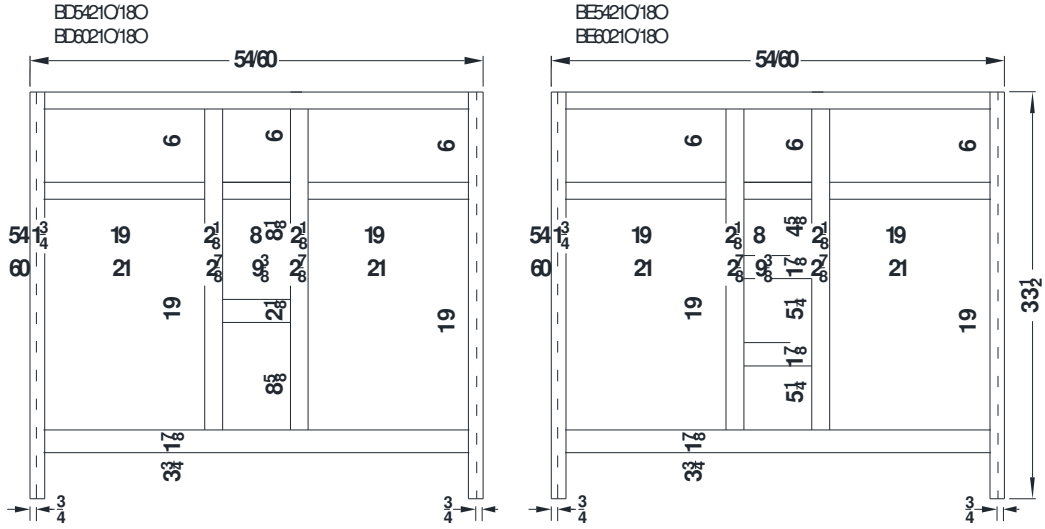

### Ashford, Gentry, Lambiere and Valencia

Face frames stiles are 1 1/2" and rails are 13/8" except where noted. Cabinet height is 33 1/2". All Dimensions are shown in inches rounded up or down to the nearest 1/8". Vanities are available in 18" depth.

## Ashford, Gentry, Lambiere and Valencia

Face frames stiles are 1 1/2" and rails are 13/8" except where noted. Cabinet height is 33 1/2". All Dimensions are shown in inches rounded up or down to the nearest 1/8".

## Ashford, Gentry, Lambiere and Valencia

Face frames stiles are 1 1/2" and rails are 1 3/8" except where noted. Cabinet height is 33 1/2". All Dimensions are shown in inches rounded up or down to the nearest 1/8".