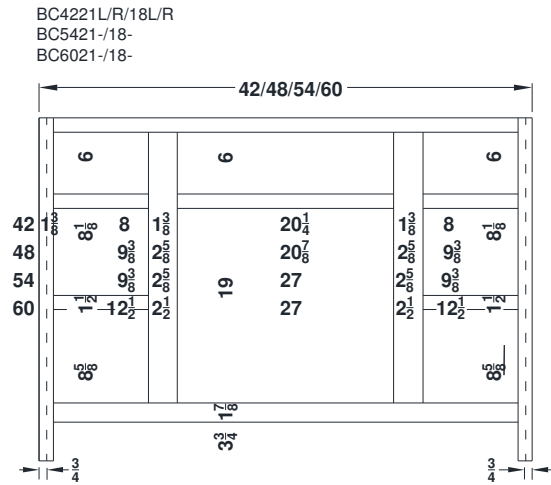

### Ashford, Gentry, Lambiere and Valencia

Face frames stiles are 1 1/2" and rails are 13/8" except where noted. Cabinet height is 33 1/2". All Dimensions are shown in inches rounded up or down to the nearest 1/8". Vanities are available in 18" depth.

## Ashford, Gentry, Lambiere and Valencia

Face frames stiles are 1 1/2" and rails are 13/8" except where noted. Cabinet height is 33 1/2". All Dimensions are shown in inches rounded up or down to the nearest 1/8".

## Ashford, Gentry, Lambiere and Valencia

Face frames stiles are 1 1/2" and rails are 1 3/8" except where noted. Cabinet height is 33 1/2". All Dimensions are shown in inches rounded up or down to the nearest 1/8".