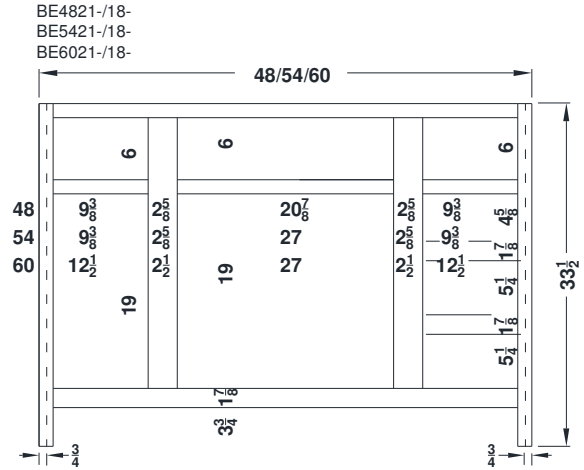

### Ashford, Gentry, Lambiere and Valencia

Face frames stiles are 1 1/2" and rails are 13/8" except where noted. Cabinet height is 33 1/2". All Dimensions are shown in inches rounded up or down to the nearest 1/8". Vanities are available in 18" depth.

## Ashford, Gentry, Lambiere and Valencia

Face frames stiles are 1 1/2" and rails are 13/8" except where noted. Cabinet height is 33 1/2". All Dimensions are shown in inches rounded up or down to the nearest 1/8".

## Ashford, Gentry, Lambiere and Valencia

Face frames stiles are 1 1/2" and rails are 1 3/8" except where noted. Cabinet height is 33 1/2". All Dimensions are shown in inches rounded up or down to the nearest 1/8".